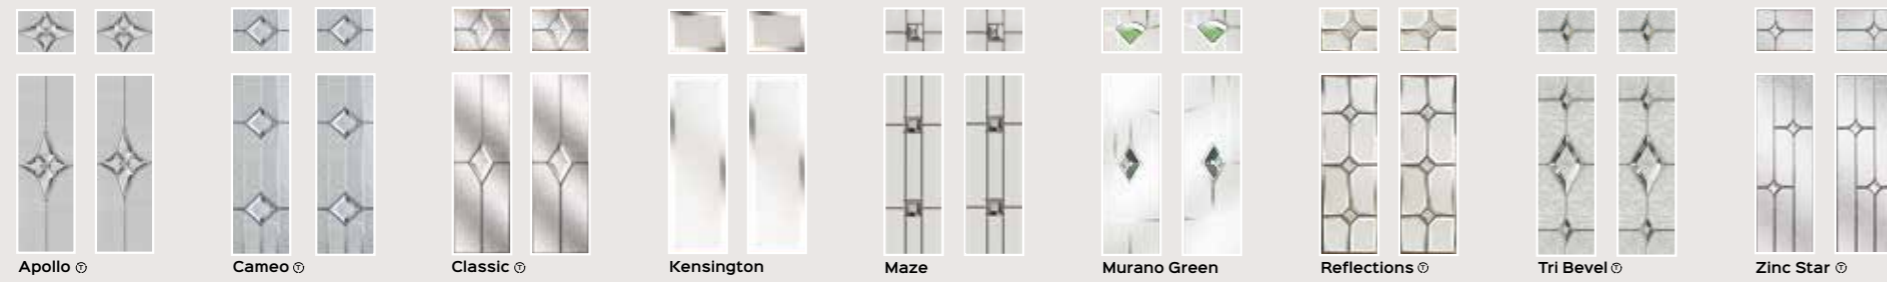

COSMOS & GALAXY GLASS

Murano available in Black, Blue, Green, Purple & Red / Yellow.