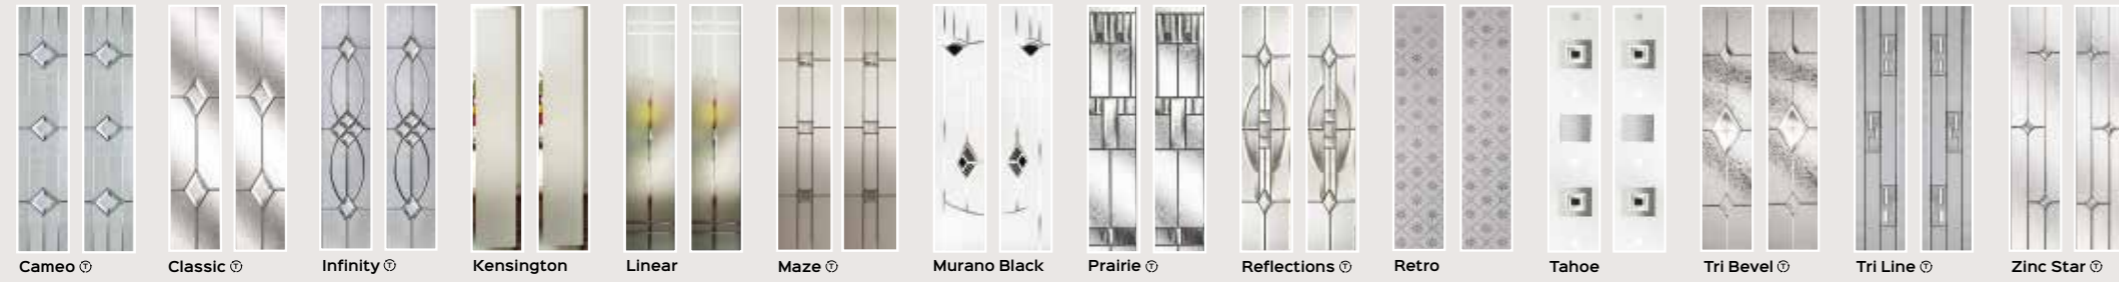

Bronze

Antique Black

Available in 6 finishes

-  Chrome
 -  Black
 -  White
 -  Graphite
 -  Gold
 -  Bronze
 -  Antique Black
- All internal finish white

HINGE OPTIONS

2DF Flag Hinge

2DC Butt Hinge

NUMERALS

Offset Round Bar Handle
Available in 600mm, 1200mm
1800mm
Black Bar only available in 1200mm

Inline Rectangular Bar Handle
Available in 900mm
1500mm

Swept Handle
720mm

METEOR GLASS

Murano available in Black, Blue, Green, Purple & Red / Yellow.

BACK DOOR GLASS

Available with the Venetian blind or any of the standard glazing range.

ORION GLASS

Murano available in Black, Blue, Green, Purple & Red / Yellow.

SOLAR GLASS

Murano available in Black, Blue, Green, Purple & Red / Yellow.

MARS GLASS

Murano available in Black, Blue, Green, Purple & Red / Yellow.

HALO & CORVUS GLASS

STANDARD GLASS RANGE

All the glass with this symbol is available with an aluminium frame for a super sleek look.