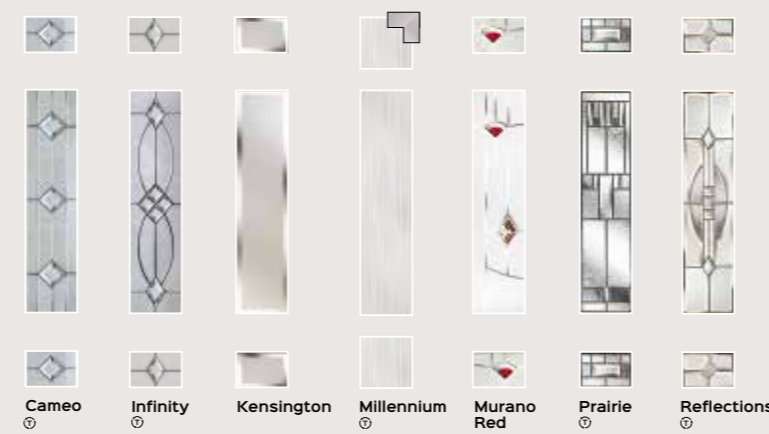

BACK DOOR GLASS

Available with the Venetian blind or any of the standard glazing range.

ORION GLASS

Murano available in Black, Blue, Green, Purple & Red / Yellow.

SOLAR GLASS

Murano available in Black, Blue, Green, Purple & Red / Yellow.

STELLAR GLASS

Murano available in Black, Blue, Green, Purple & Red / Yellow.

CALLISTO GLASS

HALLEY GLASS

Murano available in Black, Blue, Green, Purple & Red / Yellow.

NEPTUNE GLASS

Murano available in Black, Blue, Green, Purple & Red / Yellow.

MARS GLASS

Murano available in Black, Blue, Green, Purple & Red / Yellow.

HALO & CORVUS GLASS

STANDARD GLASS RANGE

All the glass with this symbol is available with an aluminium frame for a super sleek look.

SATURN GLASS

Murano available in Black, Blue, Green, Purple & Red / Yellow.

ASTRO, PLUTO & POLARIS GLASS

Murano also available in Black, Blue, Green, Purple & Red.

DOOR FURNITURE

HANDLES

ESCUTCHEONS

Finger Pull / Escutcheons & Auto Engage Locks