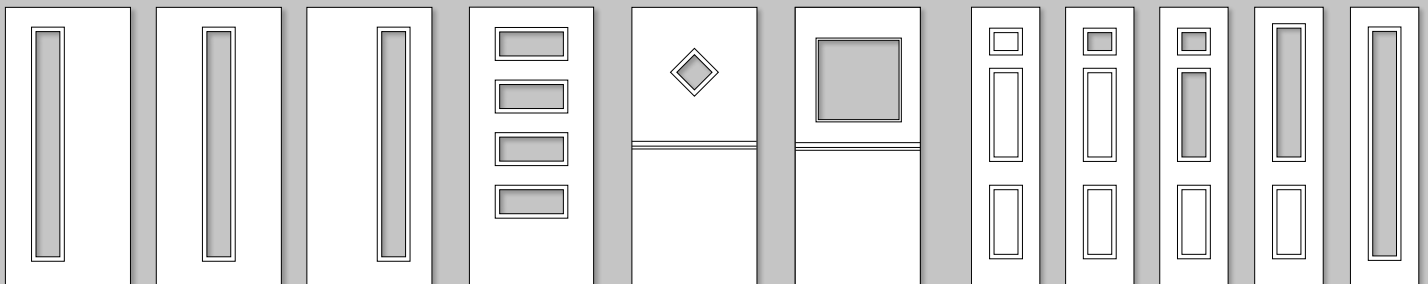

Halley (Left, centre & right options) Page 34 & 35   **Saturn** Page 36   **Polaris Stable** Page 40 & 41   **Mercury Stable** Page 40 & 41   **Side Panels*****