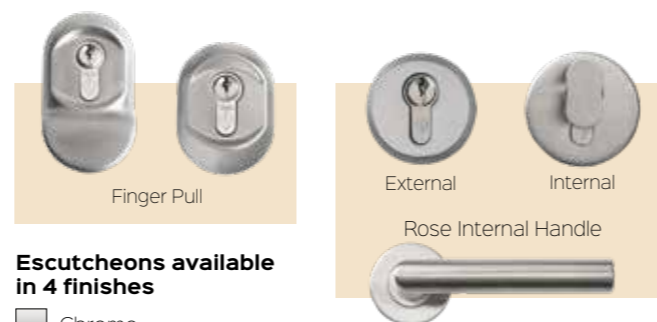

SATURN GLASS

Murano available in Black, Blue, Green, Purple & Red / Yellow.

ASTRO, PLUTO & POLARIS GLASS

Murano also available in Black, Blue, Green, Purple & Red.

DOOR FURNITURE

HANDLES

ESCUTCHEONS

Finger Pull / Escutcheons & Auto Engage Locks

Escutcheons available in 4 finishes

- Chrome
- Black
- Gold
- Stainless Steel

Available in Stainless Steel, Black & Chrome.

DOOR KNOB

KNOCKERS

Knockers available in 7 finishes

- Chrome
- Black
- White
- Brushed Silver
- Gold
- Bronze
- Antique Black