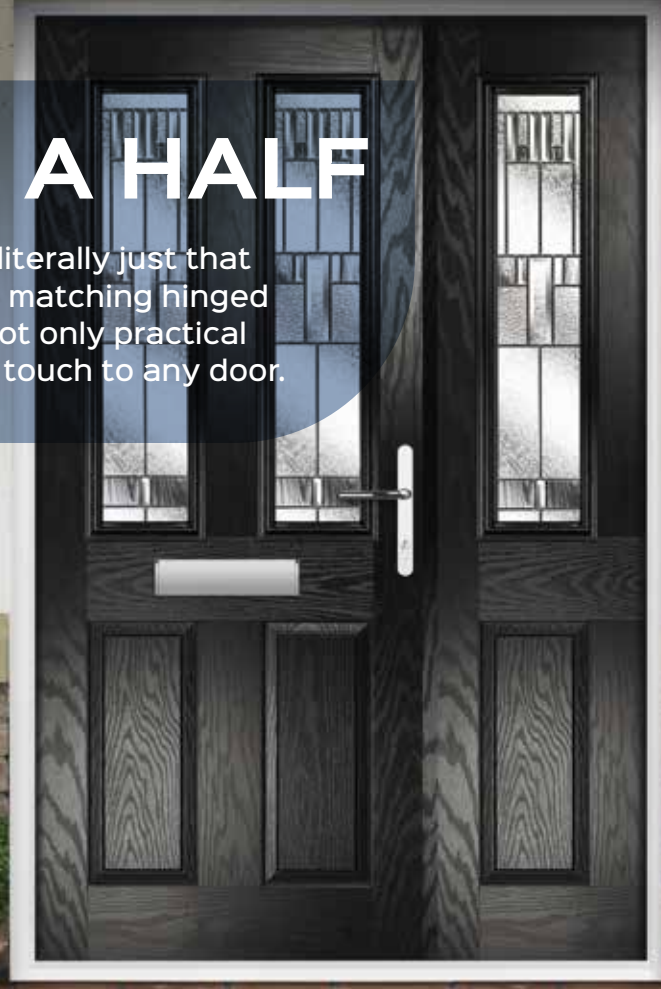

Mercury Stable
Colour: Devon Cream
Glass: Minster

Mercury Stable
Colour: Red
Glass: Cotswold

Mercury Stable
Colour: White
Glass: Clear
Cat Flap

DOOR & A HALF

Our 'Door and a Half' is literally just that - a composite door plus matching hinged side panel. These are not only practical but add a super stylish touch to any door.