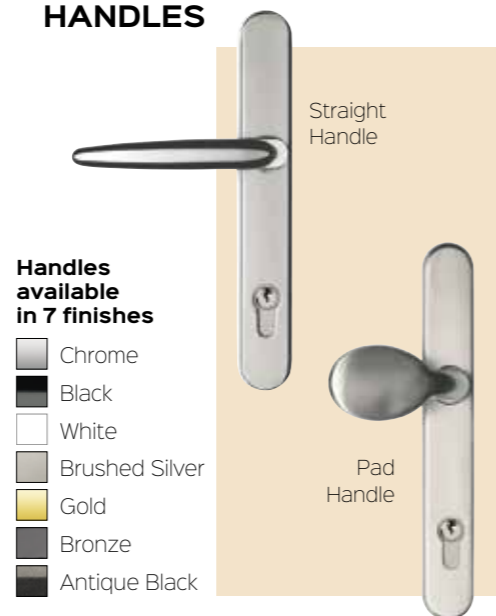

MARS GLASS

Murano available in Black, Blue, Green, Purple & Red / Yellow.

HALO & CORVUS GLASS

STANDARD GLASS RANGE

All the glass with this symbol is available with an aluminium frame for a super sleek look.

SATURN GLASS

Murano available in Black, Blue, Green, Purple & Red / Yellow.

ASTRO, PLUTO & POLARIS GLASS

Murano also available in Black, Blue, Green, Purple & Red.

DOOR FURNITURE

HANDLES

ESCUTCHEONS

Finger Pull / Escutcheons & Auto Engage Locks

Escutcheons available in 4 finishes

- Chrome
- Black
- Gold
- Stainless Steel

Available in Stainless Steel, Black & Chrome.

DOOR KNOB

KNOCKERS

Knockers available in 7 finishes

- Chrome
- Black
- White
- Brushed Silver
- Gold
- Bronze
- Antique Black