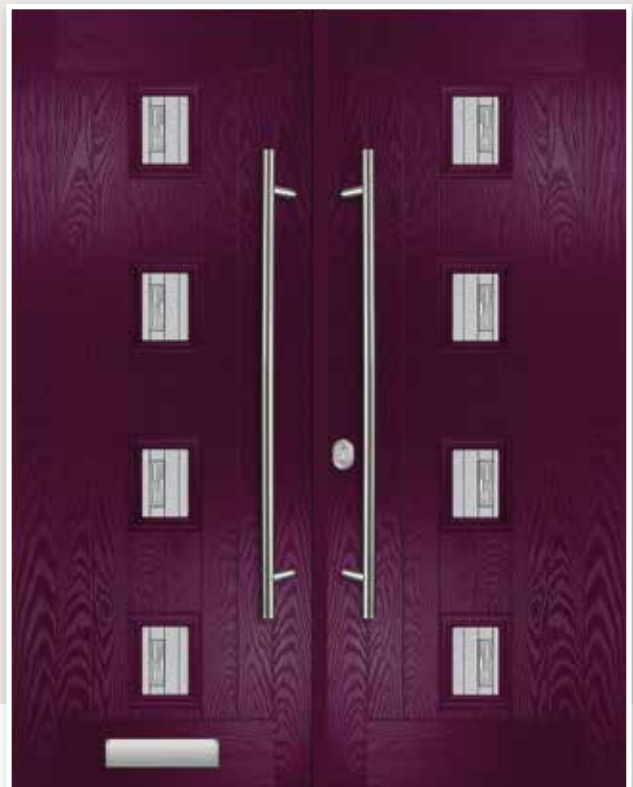

Twin Corvus
Colour: Aubergine
Glass: Tri Line Ⓢ