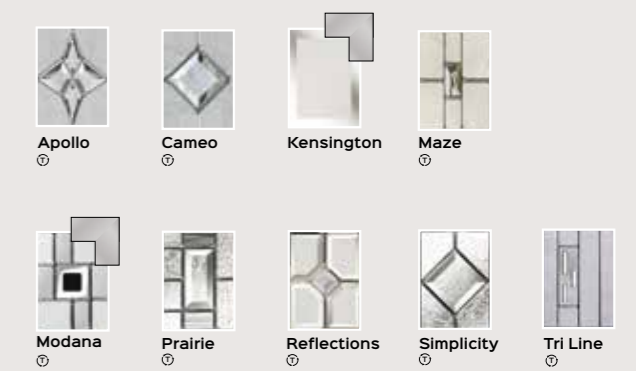

BACK DOOR GLASS

Available with the Venetian blind or any of the standard glazing range.

ORION GLASS

Murano available in Black, Blue, Green, Purple & Red / Yellow.

SOLAR GLASS

Murano available in Black, Blue, Green, Purple & Red / Yellow.

STELLAR GLASS

Murano available in Black, Blue, Green, Purple & Red / Yellow.

CALLISTO GLASS

HALLEY GLASS

Murano available in Black, Blue, Green, Purple & Red / Yellow.

NEPTUNE GLASS

Murano available in Black, Blue, Green, Purple & Red / Yellow.

MARS GLASS

Murano available in Black, Blue, Green, Purple & Red / Yellow.

HALO & CORVUS GLASS

STANDARD GLASS RANGE

All the glass with this symbol is available with an aluminium frame for a super sleek look.