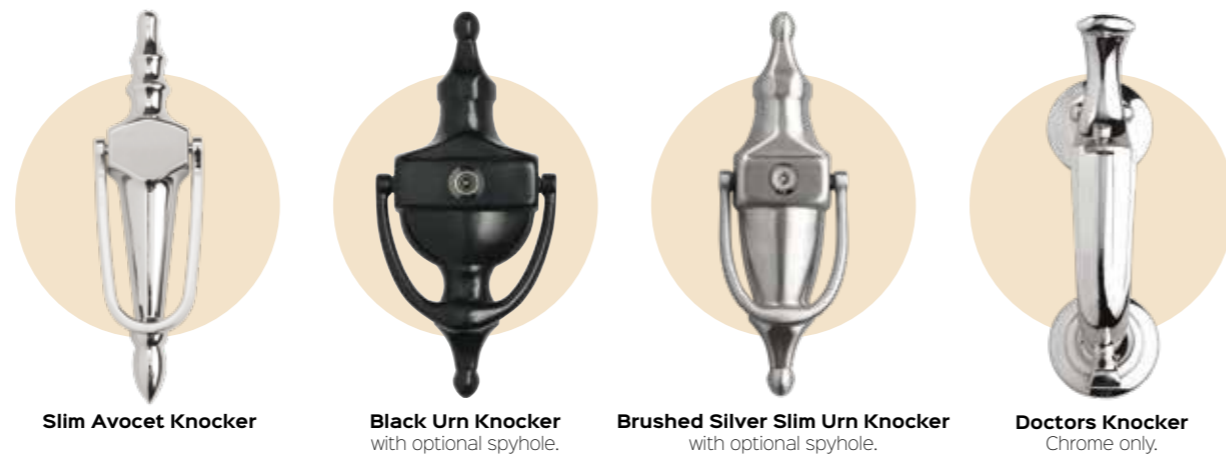

SATURN GLASS

Murano available in Black, Blue, Green, Purple & Red / Yellow.

ASTRO, PLUTO & POLARIS GLASS

Murano also available in Black, Blue, Green, Purple & Red.

DOOR FURNITURE

HANDLES

ESCUTCHEONS

Finger Pull / Escutcheons & Auto Engage Locks

Escutcheons available in 4 finishes

- Chrome
- Black
- Gold
- Stainless Steel

Available in Stainless Steel, Black & Chrome.

DOOR KNOB

KNOCKERS

Knockers available in 7 finishes

- Chrome
- Black
- White
- Brushed Silver
- Gold
- Bronze
- Antique Black